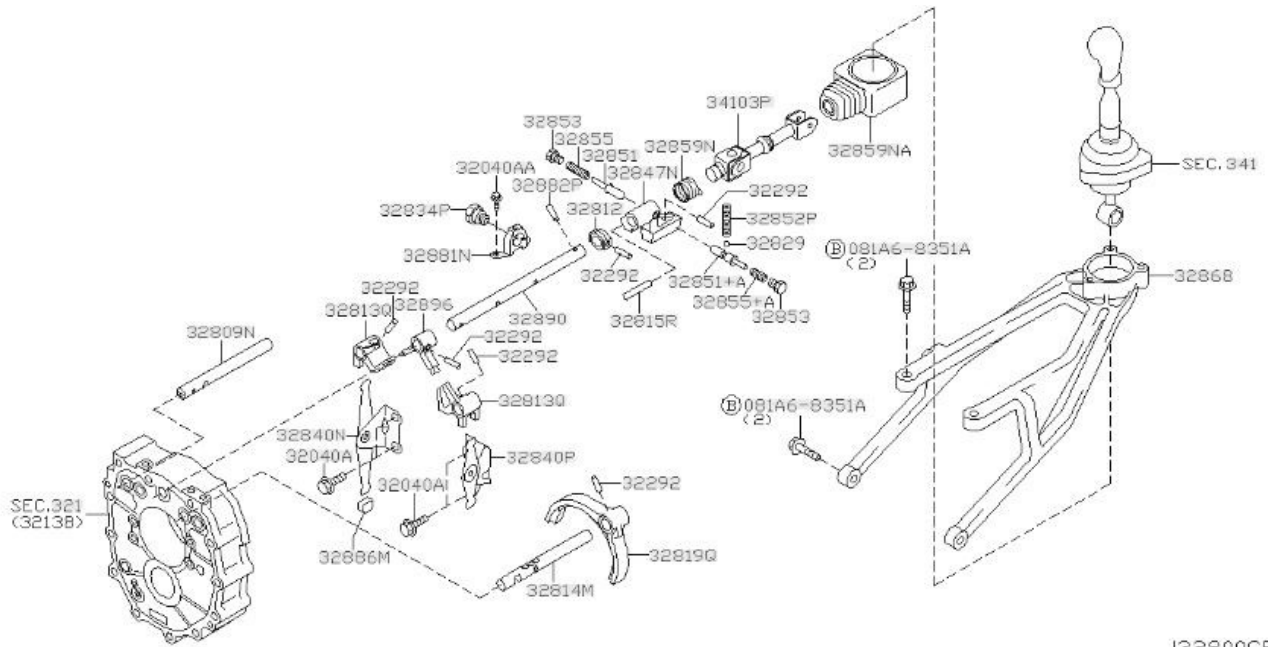

[CPV35] 328 Transmission Shift Control\_01 Striking Rod

[CPV35] 328 Transmission Shift Control\_02 Housing

[CPV35] 341 Transmission Control & Linkage

J3410084