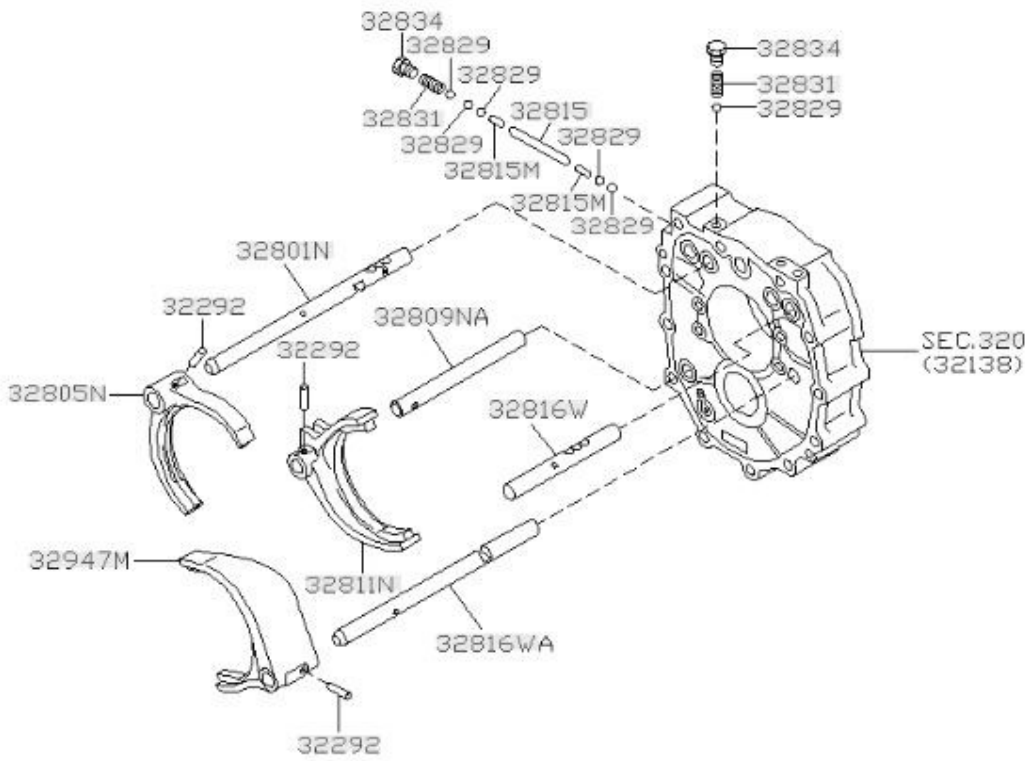

[CPV35] 328 Transmission Shift Control\_01 Striking Rod

[CPV35] 328 Transmission Shift Control\_02 Housing

[CPV35] 341 Transmission Control & Linkage

J3410084