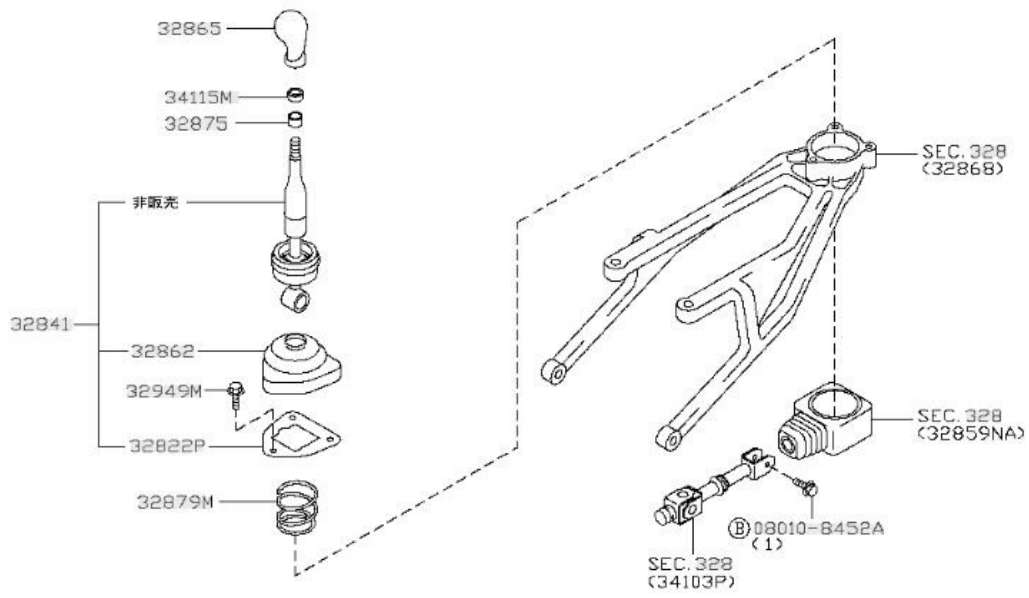

[CPV35] 328 Transmission Shift Control\_01 Striking Rod

[CPV35] 328 Transmission Shift Control\_02 Housing

[CPV35] 341 Transmission Control & Linkage

J3410084