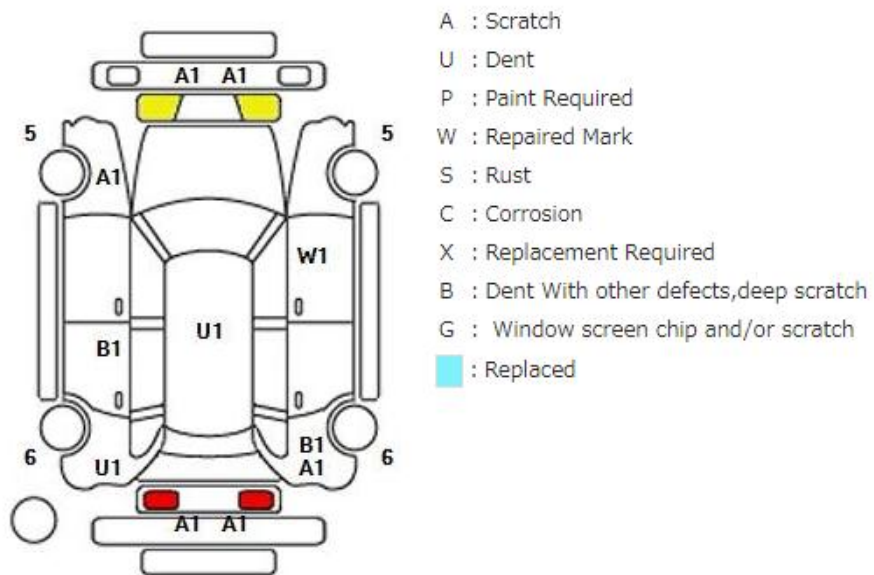

Seater: 5

Hybrid system

4WD, A/C, Leather ABS AB AW Other Navy Full segment TV B Camera ETC Smart K

Passenger side airbag with side airbag ESC MT mode

***The above inspection is not a guarantee of the quality of the vehicle, but a reference for transactions between the members.**