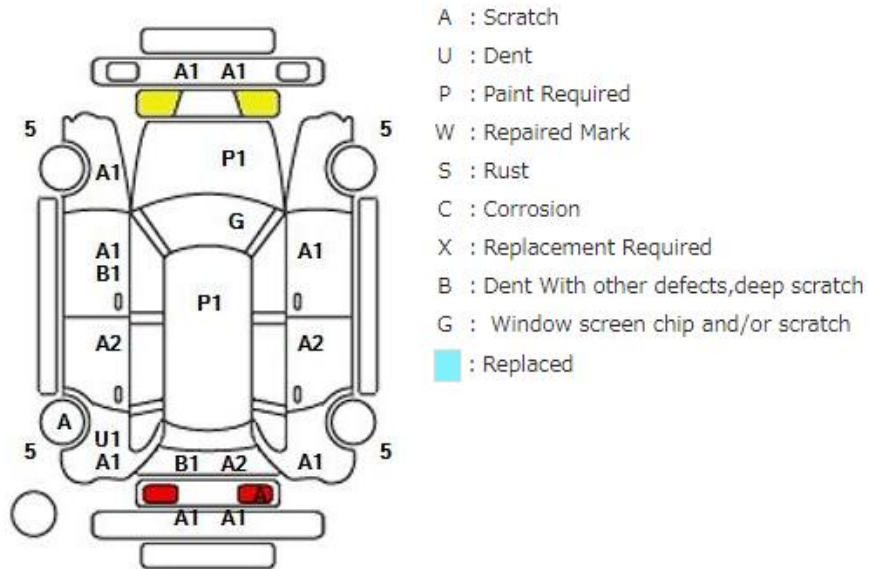

Seater: 5

Hybrid, 2000cc, Leather KEY ABS AB AW Other Navy Full segment TV B camera ETC

**\*The above inspection is not a guarantee of the quality of the vehicle, but a reference for transactions between the members.**