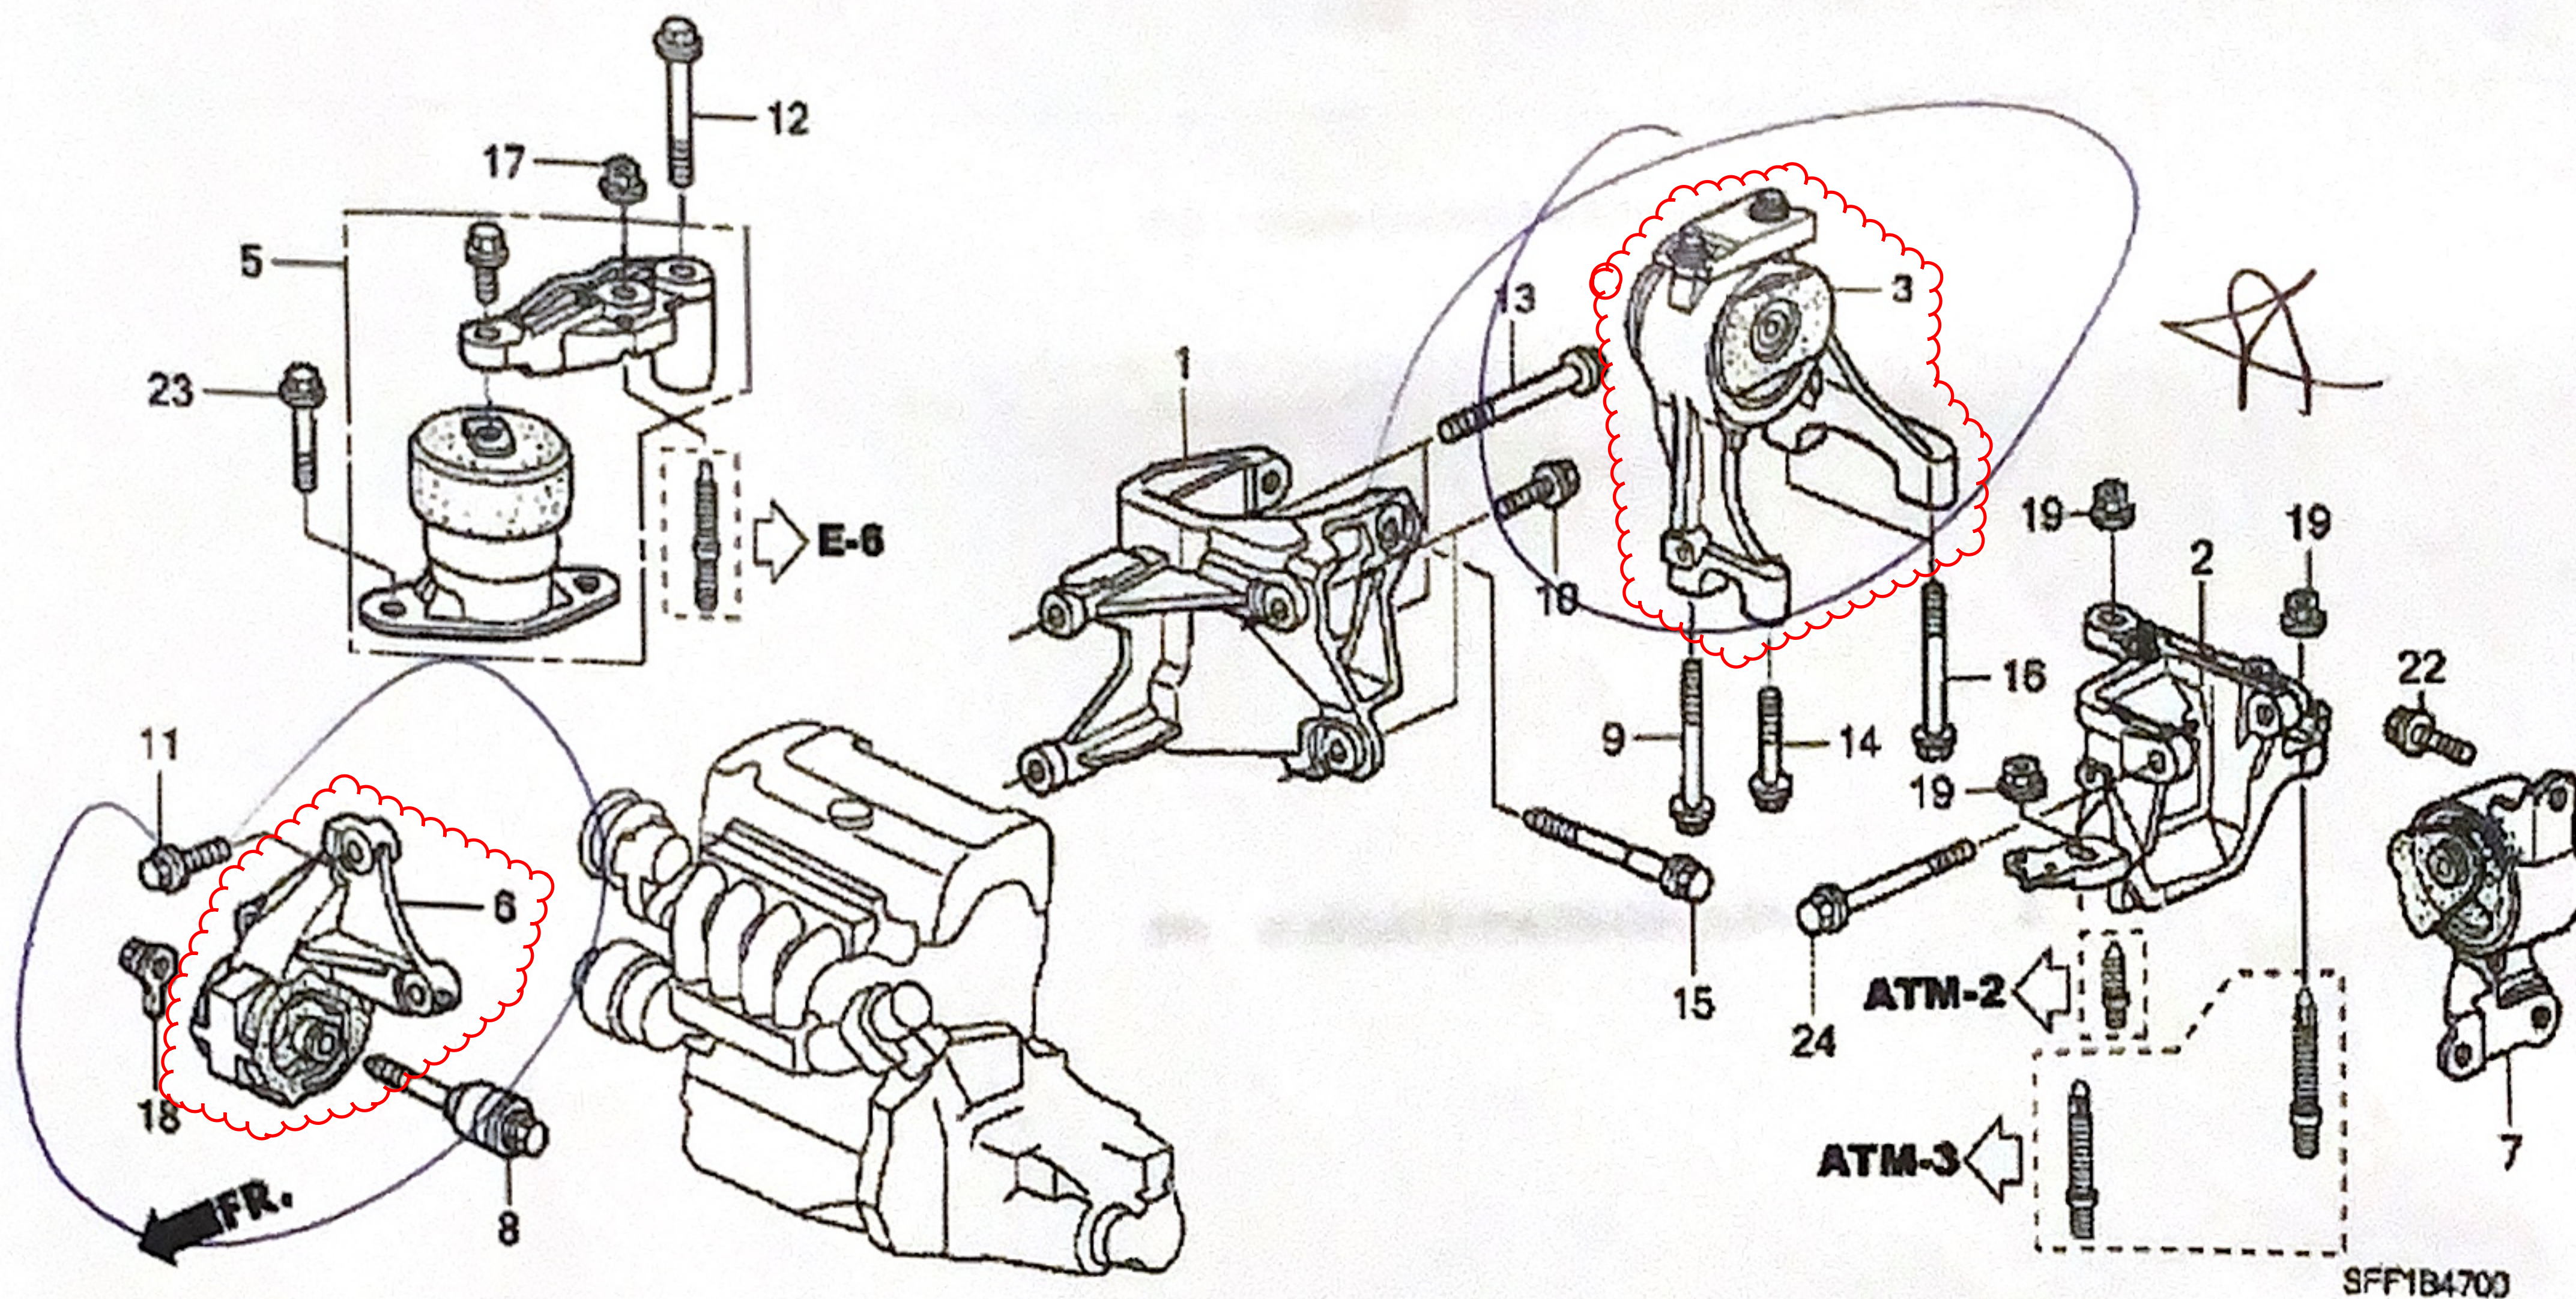

RB1-3083604 ODYSSEY 2004 KJ L CVT PREMIUM WHITE P L

B-47 ENGINE MOUNT (CVT)

| Refnr | Part Number | Description | Unit Qty | Order Qty | Repair Qty | Price |
|-------|---------------|----------------------------------|----------|-----------|------------|-------|
| 1 | 50610-SFE-970 | BRACKET, RR. ENGINE MOUNTING | 001 | | | |
| 2 | 50650-SFE-970 | BRACKET, TRANSMISSION MOUNTING | 001 | | | |
| 3 | 50810-SFE-020 | MOUNTING ASSY., RR. ENGINE (2WD) | 001 | | | |
| 5 | 50820-SFE-J00 | MOUNTING ASSY., SIDE | 001 | | | |
| 6 | 50830-SFE-000 | MOUNTING, FR. ENGINE | 001 | | | |
| 7 | 50850-SFE-003 | MOUNTING ASSY., TRANSMISSION | 001 | 0 | 0 | 0 |
| 8 | 90162-SFE-000 | BOLT, FLANGE MASS, 12X130 | 001 | 0 | 0 | 0 |
| 9 | 90164-SDA-A00 | BOLT, FLANGE, 10X85 | 001 | 0 | 0 | 0 |
| 10 | 90164-S5A-000 | BOLT, FLANGE, 12X40 | 002 | 0 | 0 | 0 |
| 11 | 90165-SDA-A00 | BOLT, FLANGE, 12X45 | 003 | 0 | 0 | 0 |
| 12 | 90165-SFE-000 | BOLT, FLANGE, 12X105 | 001 | 0 | 0 | 0 |
| 13 | 90168-SDA-A00 | BOLT, FLANGE, 12X125 | 002 | 0 | 0 | 0 |
| 14 | 90173-SDA-A00 | BOLT, FLANGE, 10X55 | 001 | 0 | 0 | 0 |
| 15 | 90174-S7S-000 | BOLT, FLANGE, 12X104.5 | 001 | 0 | 0 | 0 |
| 16 | 90189-SDA-A00 | BOLT, FLANGE, 10X70 | 002 | 0 | 0 | 0 |
| 17 | 90371-SFE-000 | NUT, FLANGE, 12MM | 001 | 0 | 0 | 0 |
| 18 | 90371-S5A-000 | NUT, YOKE, 12MM | 001 | 0 | 0 | 0 |