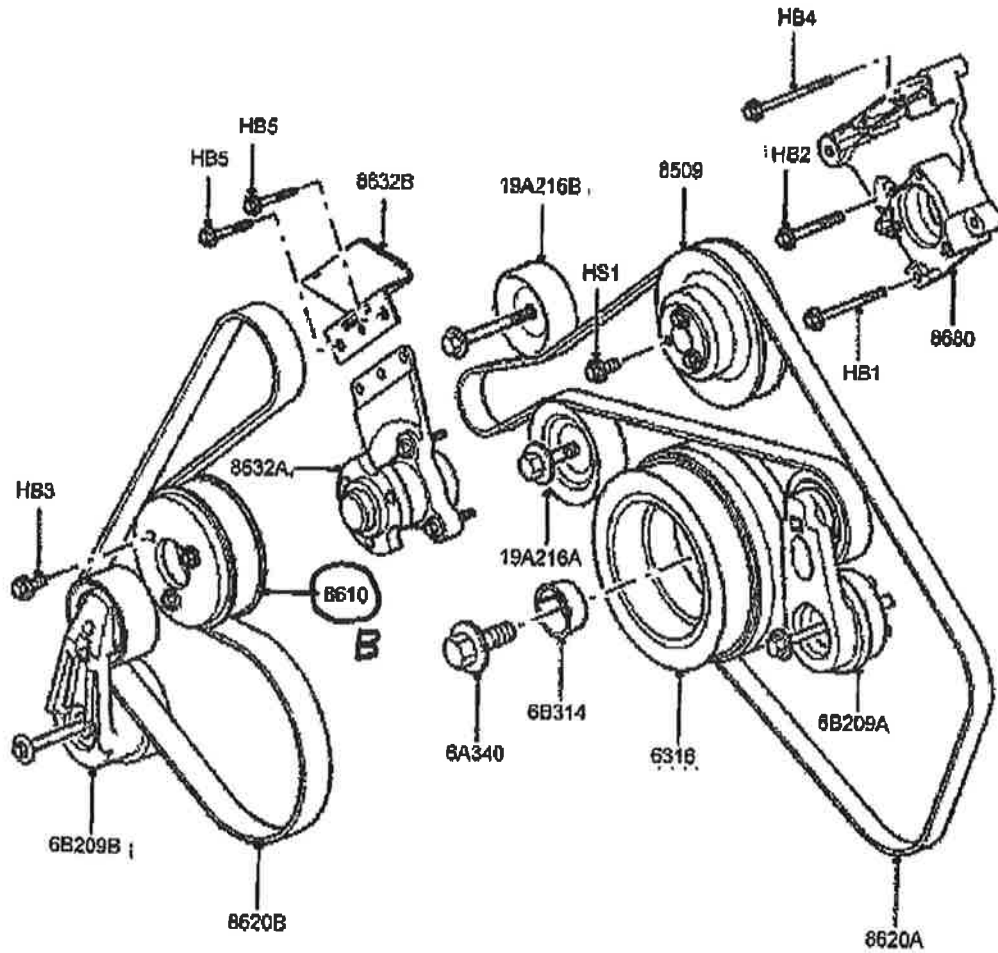

VIN:  
SALLMAM337A242712

Catalogue: Range Rover (GCAT) 2002-2009  
Section: 303-03/15B RADIATOR/COOLANT OVERFLOW CONTAINER, 4.2 PETROL

VIN:  
SALLMAM337A242712

Catalogue: Range Rover (GCAT) 2002-2009  
Section: 303-05/05B PULLEYS AND DRIVE BELTS, 4.2 PETROL V8 SUPERCHARGED

3030505  
08-2005  
428D9R  
P0142443-03