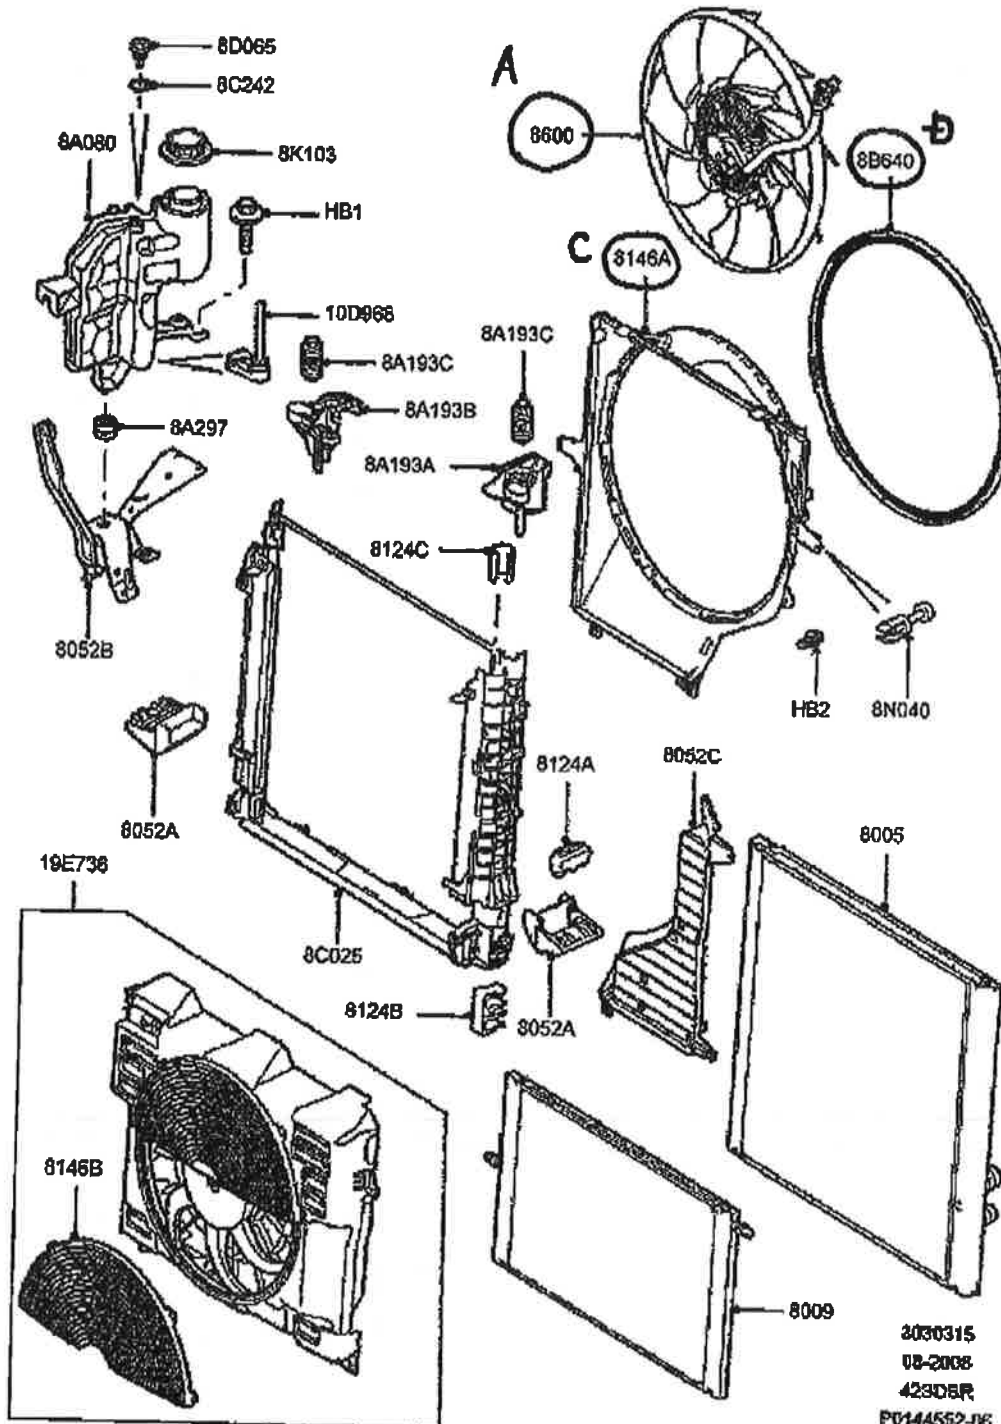

VIN:  
SALLMAM337A242712

Catalogue: Range Rover (GCAT) 2002-2009  
Section: 303-03/15B RADIATOR/COOLANT OVERFLOW CONTAINER, 4.2 PETROL

VIN:  
SALLMAM337A242712

Catalogue: Range Rover (GCAT) 2002-2009  
Section: 303-05/05B PULLEYS AND DRIVE BELTS, 4.2 PETROL V8 SUPERCHARGED

3030505  
08-2005  
428D9R  
P0142443-03