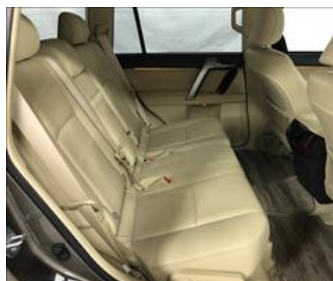

IBC CHECKLIST

2016 TOYOTA LANDCRUISER PRADO TZ-G

Specifications

Chassis No : GDJ151-0004333
Yr/Mo Registration : 2016 (September)
Grade : TZ-G
Transmission : AUTO
CC Rating : 2800
Engine Type : DIESEL
Condition Grade : 4.5
Kilometers : 13,116
Smoker Car: No
Tires: Normal
Color : BROWN
Wheel Style : Aluminum

Feature and Accessories

Interior Color : BEIGE
Interior Type : LEATHER
Interior Grade : B
Door : 5 DOOR
Power Steering : Yes
Power Windows : Yes
Air Conditioning : Yes
Sun Roof : No
No. of Airbag : 9
ESC : Yes
Drive : 4WD

Sales Notes

P/S, A/C, P/W, ABS, ESC, 4WD, 9 Air Bag, Smart Key, Auto Aircon, Auto Head Light System, Audio Control Steering Switch, Cruise (Rader), Corner Sensor, CD Player, Navigation System, Back And Side Monitor, Retractable Wing Mirror, LED Headlight, Tiptronic, With E/G Push Start Button, Seat Heater, Height Control, Power Seat(Drivers-2m, Passenger), Pre-crash Safety System, Air Suspension, Fog Lamp, Rear Spoiler, Side Step, Roof Rail, Indicator Mirror, 7 Seater, Leather Seats

Condition Notes

Front: R/F Door Minor Scrape
Rear: L/F Fender Paint Chip

Additional Photos With Notes

Back Seat